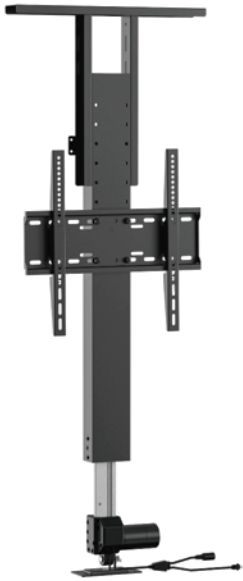

SH 48CFS

Motorized Floor & Ceiling TV Lift

Lift up or drop down. Conceal and integrate TV into any room.

Control via
Remote Control

SH 48CFS Motorized Floor & Ceiling TV Lift

▼ Pop Up

▼ Drop Down

Customizable Height Range
1090~1870mm
43"~74"

Quality Electric Linear Actuator
allows reversed-loaded operation for ceiling mounting

Detachable Panel
installed to different height holes for various needs

Holes for Precise Height Adjustment
to better fit different cabinets sizes and storey heights

FC CE

Screen Size
32"~55"

MAX. VESA
400x400

Height Adjustment
1095mm~2186mm
43"~86"

Weight Capacity
45kg/99lbs

Four Times
Strength Tested

Power Input
AC 100~240V
50/60Hz

Speed
39mm/s

Curved TV