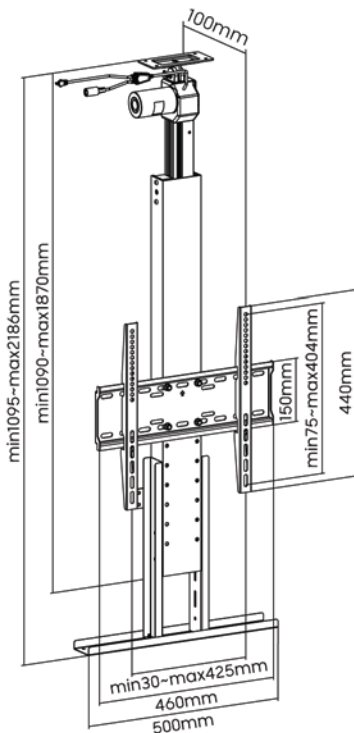

SH 48CFS

Motorized Floor & Ceiling TV Lift

Lift up or drop down. Conceal and integrate TV into any room.

Control via
Remote Control

SH 48CFS Motorized Floor & Ceiling TV Lift

▼ Pop Up

▼ Drop Down

Customizable Height Range
1090~1870mm
43"~74"

Quality Electric Linear Actuator
allows reversed-loaded operation for ceiling mounting

Detachable Panel
installed to different height holes for various needs

Holes for Precise Height Adjustment
to better fit different cabinets sizes and storey heights

FC CE

Screen Size
32"~55"

MAX. VESA
400x400

Height Adjustment
1095mm~2186mm
43"~86"

Weight Capacity
45kg/99lbs

Four Times
Strength Tested

Power Input
AC 100~240V
50/60Hz

Speed
39mm/s

Curved TV